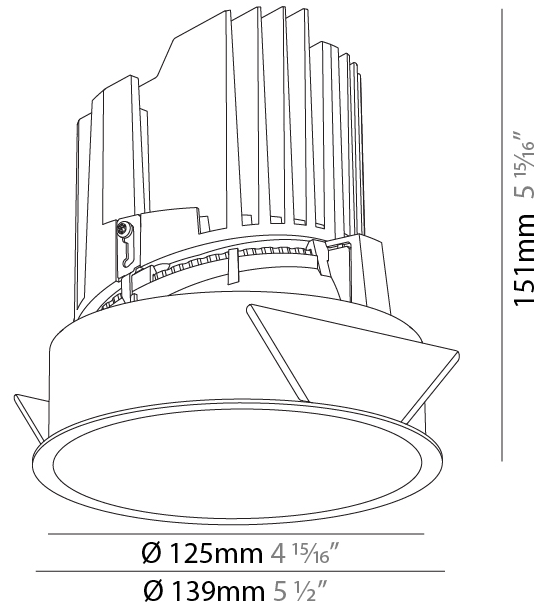

PHYSICAL

Shape: Round
Diameter (mm): 139
Diameter (in): 5 1/2
Height (mm): 151
Height (in): 5 15/16
Ceiling Thickness (mm): 10 / 12.5 / 15
Ceiling Thickness (in): 3/8 or 1/2 or 9/16
Min. Recessing Depth (mm): 170
Min. Recessing Depth (in): 6 11/16
Light Distribution: Downlight
Weight (kg): 0.921
Weight (lbs): 2.03
Fixture Finish: SSR / BKV / CWI / CRY / HAB / UFT / ITA / RUA / FTG / MYG / LOD / PUS / FRO / FUP / KIA / POP / BLS / SPG / MEY / GOH / GUM / CHC / COM / ABZ / JAG / OBR / MOS / ROR
Fixture Material: Aluminum Die Cast
Cut-out Measurements: 130mm / 5 1/8"

ELECTRICAL

Lamp Type: LED (Zhaga Standard)
Input Wattage (W): 13.2 / 16.5
Total Output Wattage (W): 12 / 14
Dimming: Tri-Mode (Non-Dimming and Phase Dimming (120Vac only) and 0-10V Dimming)
Driver Included: No
Driver Location: Recessed Housing
Driver Type: Constant Current - Universal
Driver Class: Class 2
Housing: See components
Input Voltage (V): 120 - 277
Constant Current (MA): 350

LED

Number of LEDs: 1
Color Temperature (°K): 2700 / 3000 / 3500 / 4000
Max. Delivered Lumen (lm): 870 / 970 / 1039 / 1060
Nominal Lumen (lm): 960 / 1070 / 1156 / 1180
CRI: >90 CRI
Efficiency (%): 0.905
Lamp Life (hrs): 50000

OPTICAL

Reflector°: 10

RATINGS AND CERTIFICATIONS

Certified By: Certified for North American Standards
IP rating: IP20

130mm
5 1/8"

170mm
6 11/16"

10 | 15mm
3/8" | 9/16"